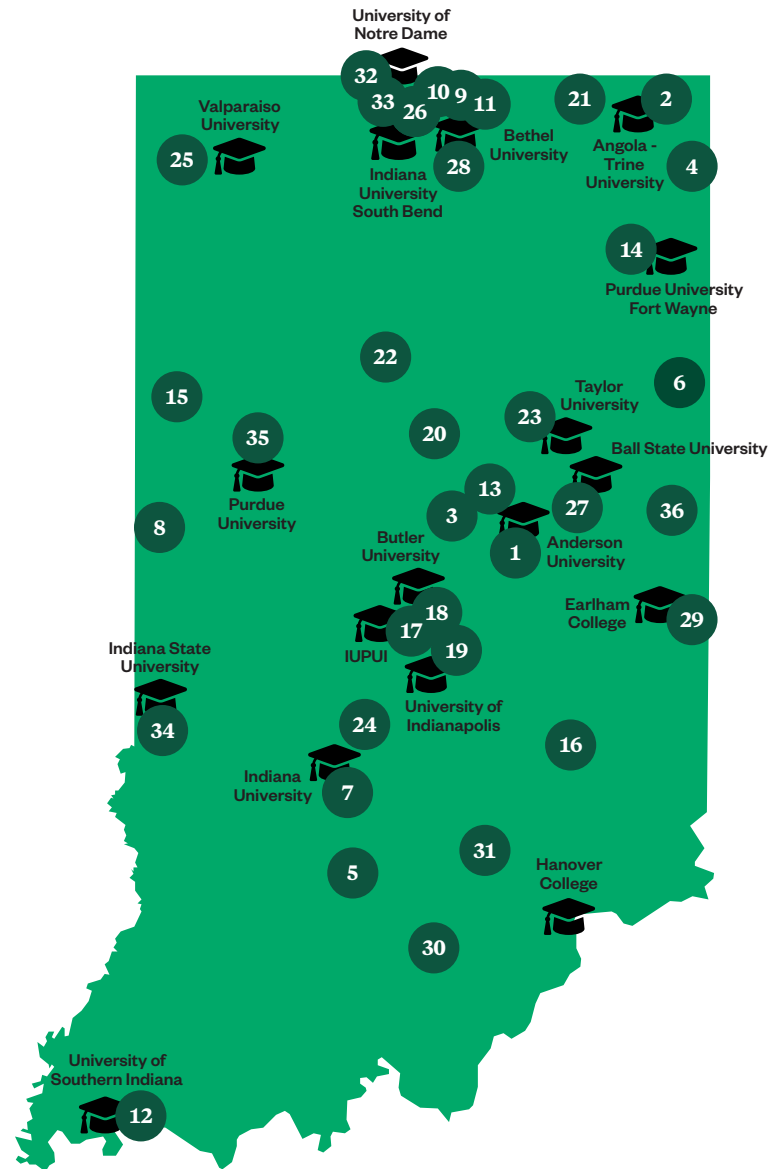

By your side at college or while traveling in Indiana

- 1 Anderson**
7305 Quality Circle
Anderson, IN 46013
765-374-6060
- 2 Angola**
3270 Intertech Dr.
Angola, IN 46703
260-305-2622
- 3 Arcadia**
Coming Soon
420 W. North St.
Arcadia, IN 46030
- 4 Butler**
306 Doctor Hampel Dr.
Butler, IN 46721
260-366-4770
- 5 Bedford**
1901 16th St.
Upper Level
Bedford, IN 47421
812-675-0975
- 6 Berne***
Red Gold
926 W. 500 South
Berne, IN 46711
260-849-4296
- 7 Bloomington**
Monroe
119 W. 7th St.
Bloomington, IN 47404
812-323-4480
- 8 Covington**
416 Union St.
Covington, IN 47932
765-356-9198

- 9 Elkhart**
Waste Away
610 N. Wildwood Ave.
Elkhart, IN 46514
574-206-4156
- 10 Elkhart***
Community Schools
2424 California Rd.
Elkhart, IN 46514
574-262-5800
- 11 Elkhart**
Elkhart County
1001 Parkway Ave., Ste. 11
Elkhart, IN 46516
574-206-4399
- 12 Evansville**
1110 Professional Blvd.
Evansville, IN 47714
812-602-3300
- 13 Elwood***
Red Gold
1500 South B. St., Ste. 1
Elwood, IN 46036
765-557-8696
- 14 Fort Wayne***
Local 166
2932 W. Ludwig Rd.
Fort Wayne, IN 46818
260-755-1304
- 15 Fowler***
Benton County
Government
604 E. 2nd St., Ste. A
Fowler, IN 47944
765-885-2341