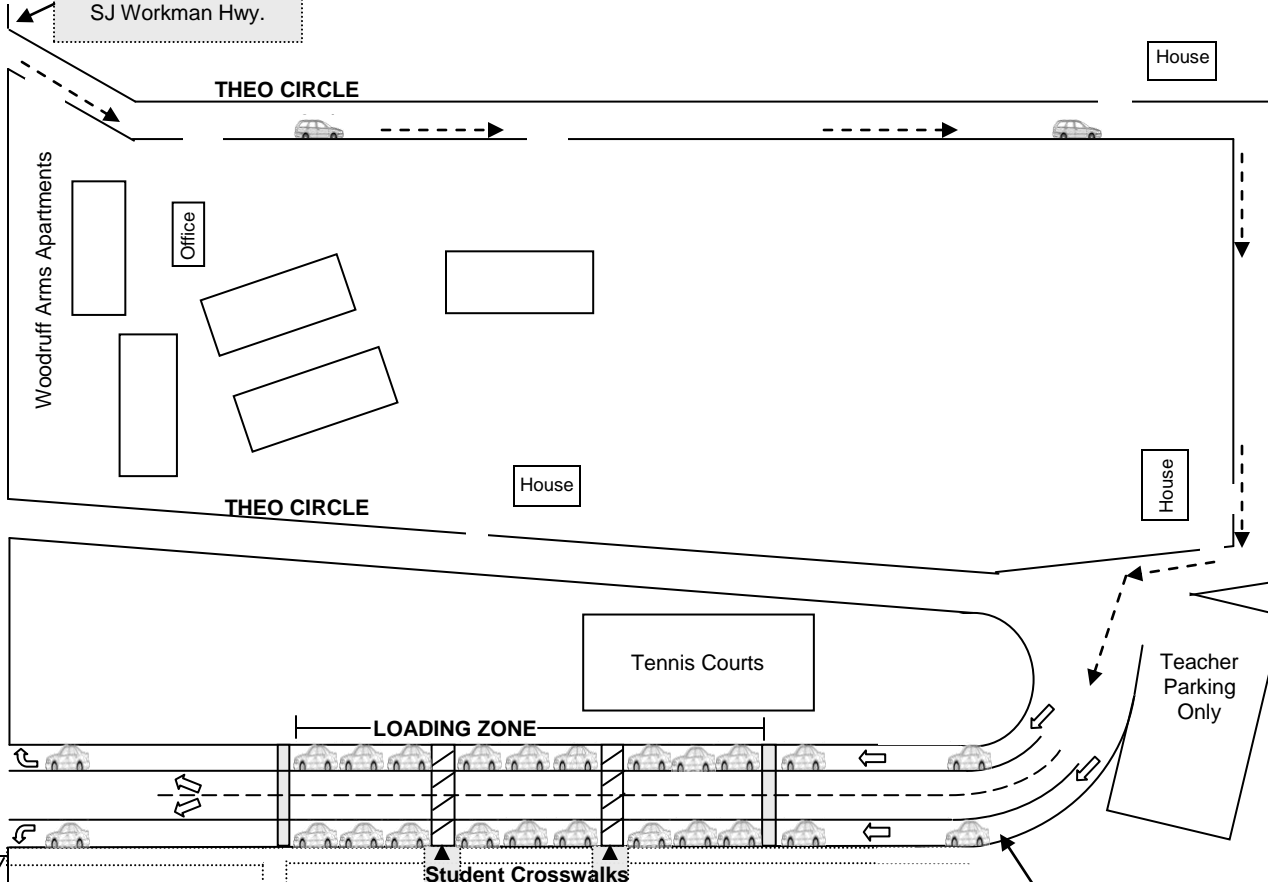

Please do not block driveways to apartments or houses

THEO CIRCLE
Parent Entrance to
campus off of
SJ Workman Hwy.

No Parking, U
turns, or stopping
on
SJ Workman Hwy.

S. J. Workman Hwy. / Rd. 50

Morning Drop-off uses the inside lane ONLY, closest to the school.

Afternoon Pick Up uses the outer most and inner most lanes. Students are directed when to cross at the crosswalks to access their rides.

In inclement weather in the mornings, students use either hallway entrance and walk inside the building to access the gym.